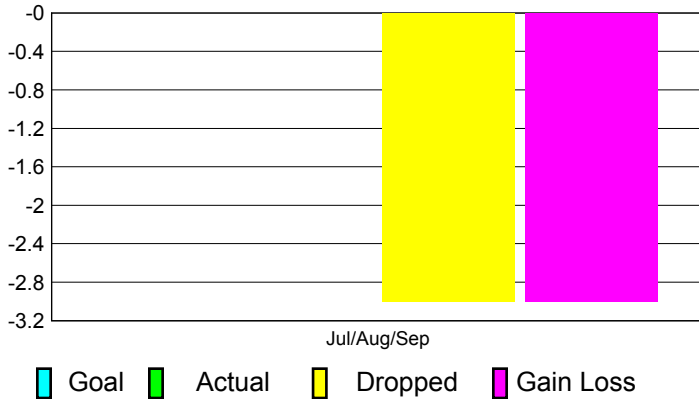

2012-2013 GMT Reports for District (or Undistricted) **District 306 B2 REP OF SRI**

GMT: **M NAGARAJAN**

Location: **REP OF SRI LANKA**

GMT CA: **6**

CLUBS

**Club Results
2012-2013**

**Clubs
2011-2012**

Month	New Club Goal	Actual New Clubs	Actual Dropped Clubs	Gain/Loss of Clubs	Gain/Loss of Clubs
Jul/Aug/Sep		0	-3	-3	0
Totals		0	-3	-3	0

Club Results 2012-2013

Goal, New, Dropped, Gain/Loss

Comparison of Club Gain/Loss

Current Year Compared to the Previous Year

YTD Status Quo Clubs 2012-2013

Status Quo Clubs Compared to Status Quo Members

MEMBERSHIP

**Membership Results
2012-2013**

**Membership
2011-2012**

Month	Net Memb Goal	Actual New Memb	Actual Dropped Memb	Gain/Loss of Memb	Gain/Loss of Memb
Jul/Aug/Sep		67	-134	-67	26
Totals		67	-134	-67	26

Membership Results 2012-2013