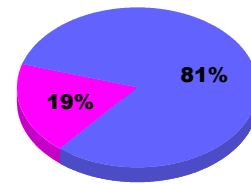

**Membership Results
2012-2013**

**Membership
2011-2012**

Month	Net Memb Goal	Actual New Memb	Actual Dropped Memb	Gain/Loss of Memb	Gain/Loss of Memb
Jul/Aug/Sep		67	-134	-67	26
Totals		67	-134	-67	26

Membership Results 2012-2013

Goal, New, Dropped, Gain/Loss

Comparison of Membership Gain/Loss

Current Year Compared to the Previous Year

Gender Comparison 2012-2013

Jul/Aug/Sep

Male Female

2012-2013 GMT Reports for District (or Undistricted) **District 306 B2 MALDIVES**

GMT: **M NAGARAJAN**

Location: **MALDIVES**

GMT CA: **6**

CLUBS

**Club Results
2012-2013**

**Clubs
2011-2012**

Month	New Club Goal	Actual New Clubs	Actual Dropped Clubs	Gain/Loss of Clubs	Gain/Loss of Clubs
Jul/Aug/Sep		0	0	0	0
Totals		0	0	0	0