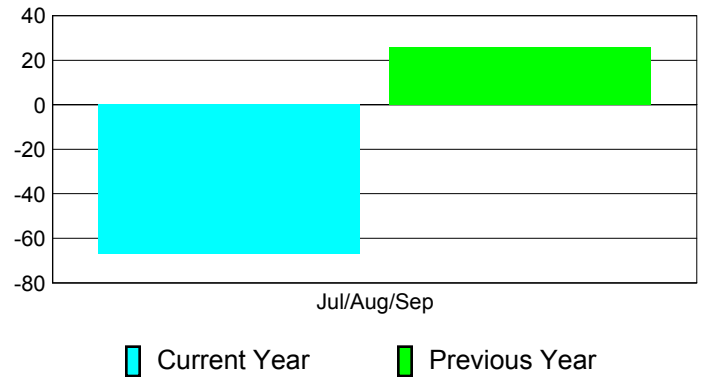

Gender Comparison 2012-2013

Jul/Aug/Sep

Male Female