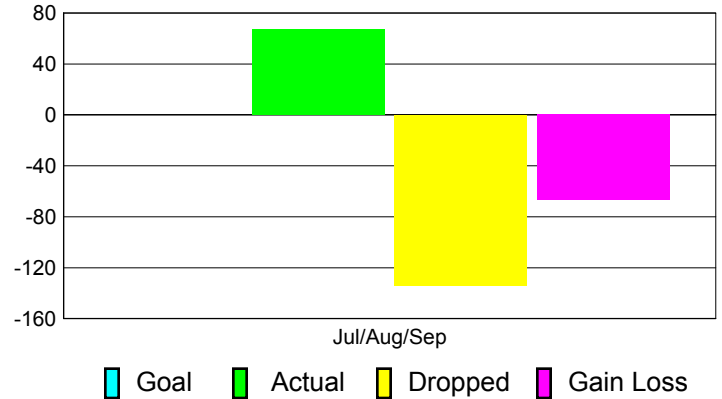

Membership Results 2012-2013

Goal, New, Dropped, Gain/Loss

Comparison of Membership Gain/Loss

Current Year Compared to the Previous Year